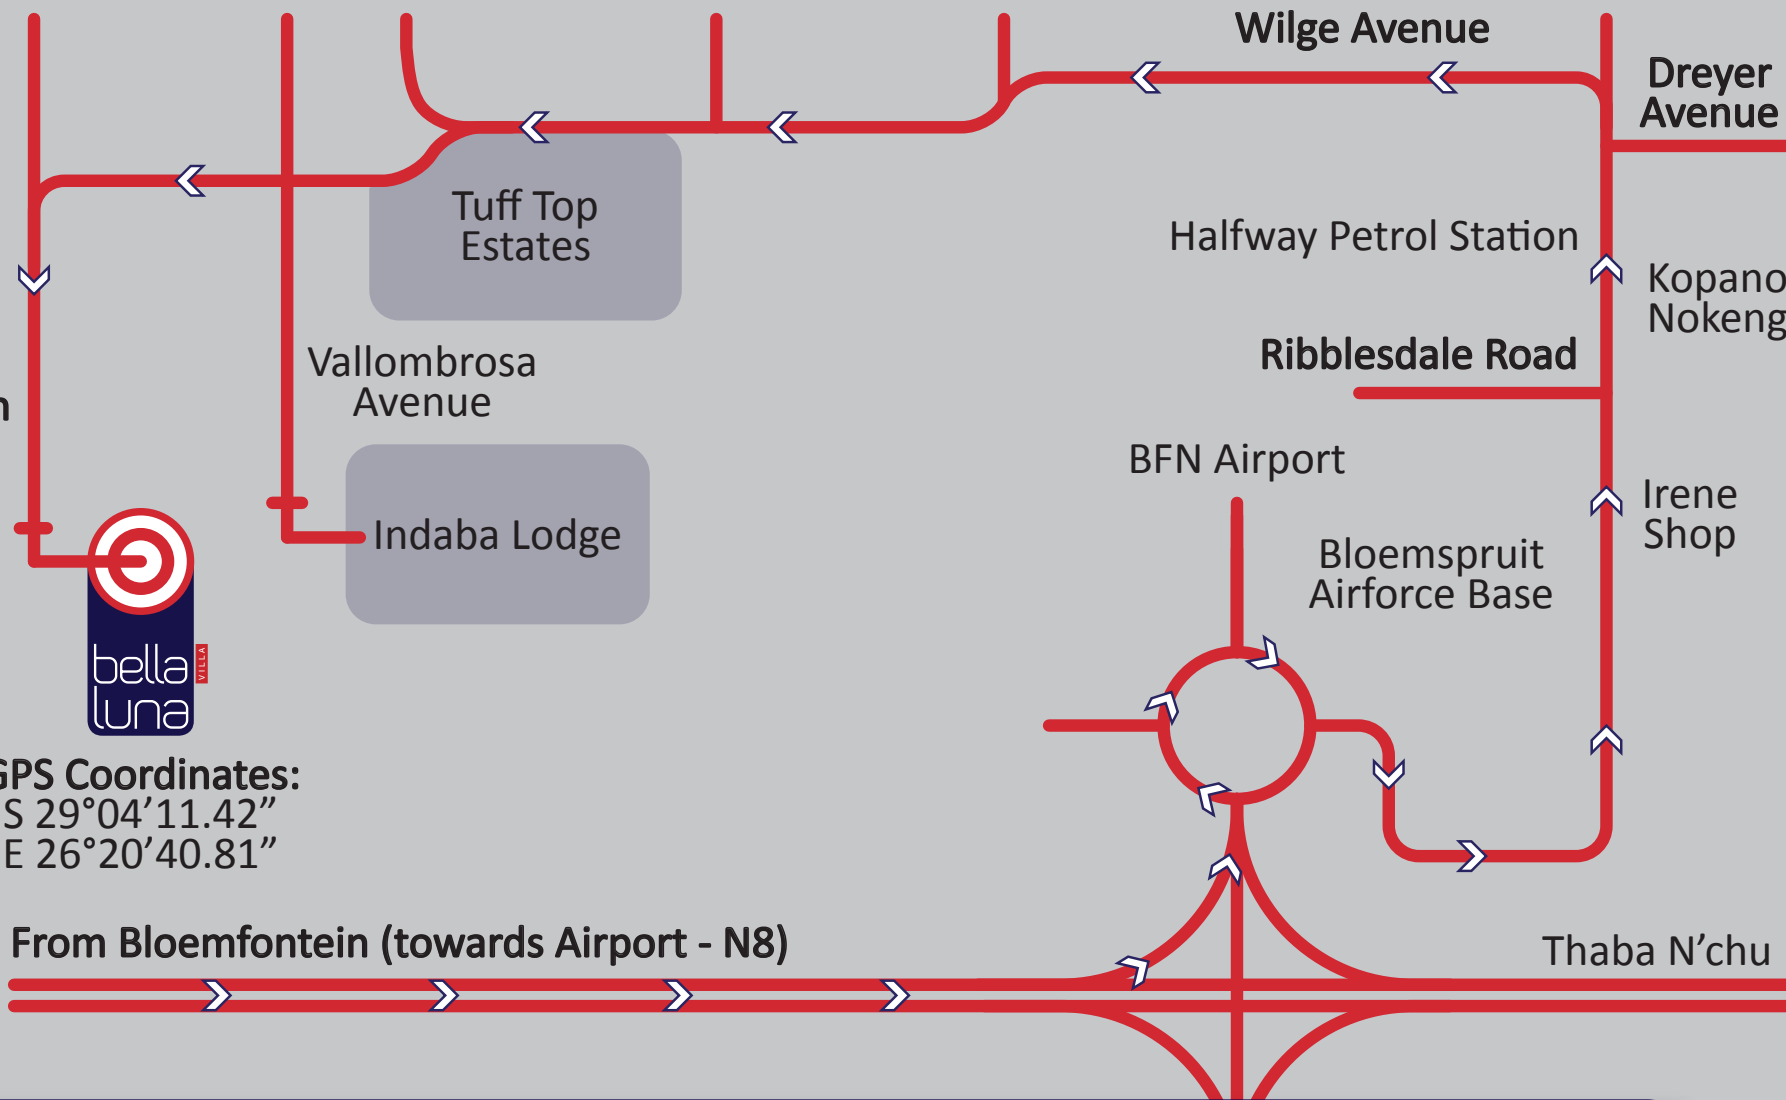

bella
luna

VILLA

directions

Van Vuuren
Avenue

GPS Coordinates:
S 29°04'11.42"
E 26°20'40.81"

From Bloemfontein (towards Airport - N8)

Drive towards Bloemfontein Airport. At the traffic circle just before the airport take the Maselspoort exit. Follow the Maselspoort Road for approx 6km, then turn left into Wilge Avenue. Continue with Wilge Avenue for 3km then follow the Bella Luna Signs